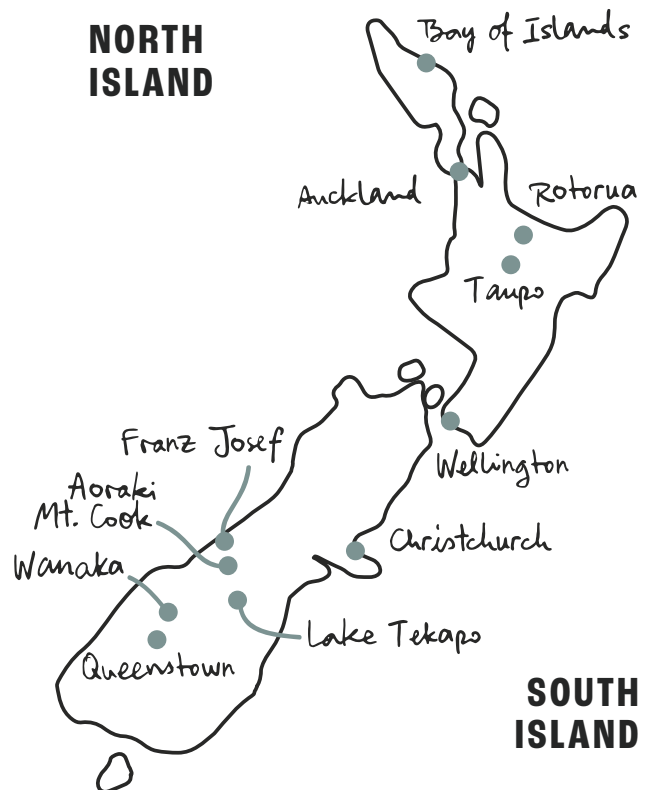

Haka House is a collection of design-driven 2.0 hostels located where art, design and community living meet. Created for a new generation of international travellers interested in exploring cities like locals. Modern yet warm and inviting, each Haka property is thoughtfully designed taking cues from its location, with inviting spaces embodying each destination's best offerings in a community-driven atmosphere.

WHERE WE ARE LOCATED

NORTH ISLAND

	Max. Capacity
Auckland City	220
Auckland K'Road	90
Bay of Islands	46
Rotorua	224
Taupo	121
Wellington	317

NORTH ISLAND

SOUTH ISLAND

	Max. Capacity
Aoraki Mt Cook	80
Christchurch	124
Franz Josef	136
Lake Tekapo	134
Queenstown	52
Queenstown Lakefront	170
Wanaka	108